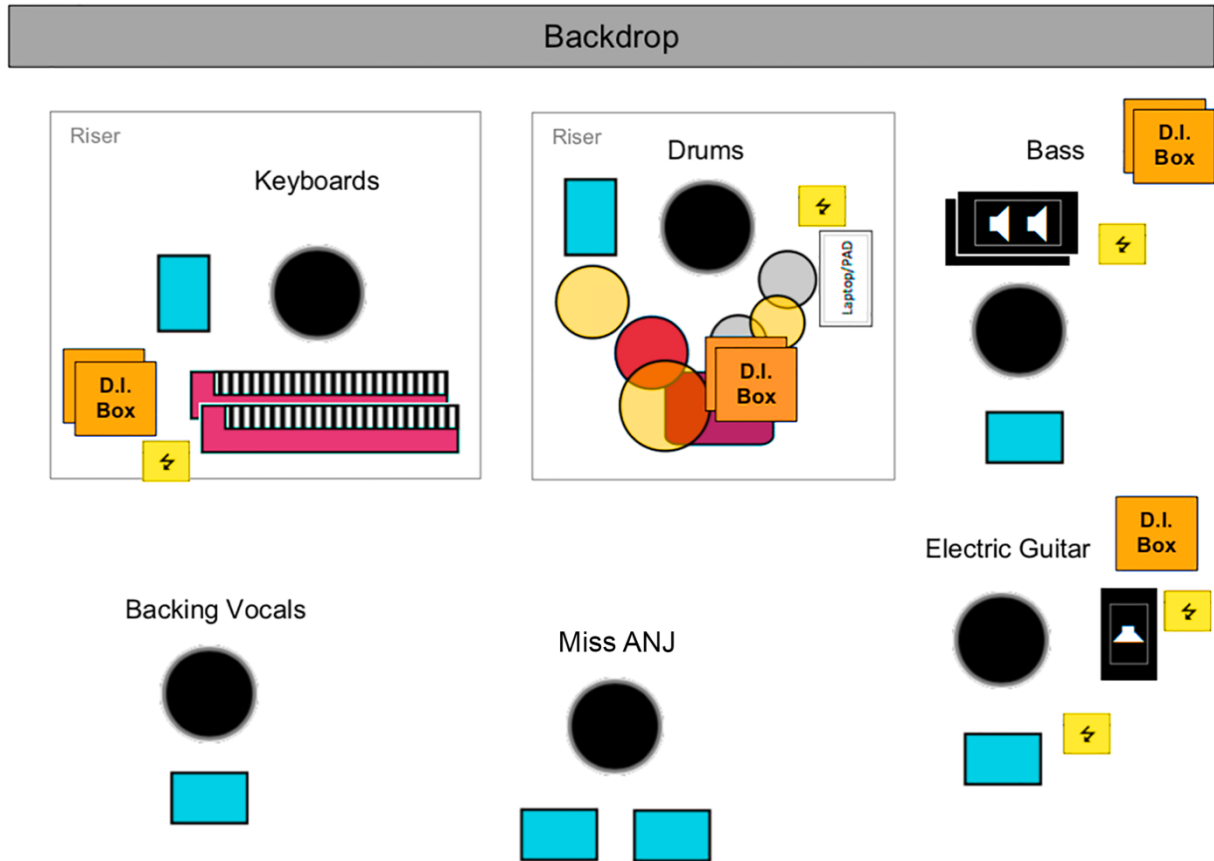

## TECHNICAL RIDER & STAGEPLAN – EXAMPLE SETTING FULL BAND

### Channels

1	Kick		13	Bass Synth	D.I. Box
2	Snare top		14	Electric Guitar	
3	Snare bottom		15	Keyboard right	D.I. Box
4	Timbal		16	Keyboard left	D.I. Box
5	Hi-Hat		17	Lead Vocals Miss ANJ	wireless
6	Overhead left		18	Backing Vocals (Guitar player)	
7	Overhead right		19	Backing Vocals *	
8	Tom		20	Backing Vocals (Keys player) *	
9	Floor Tom		21		
10	Pad	D.I. Box	22		
11	Pad	D.I. Box	23		
12	Bass	D.I. Box	24		

\* Channels 19 – 20 not at every show

### Monitors

6 Monitor Lines.